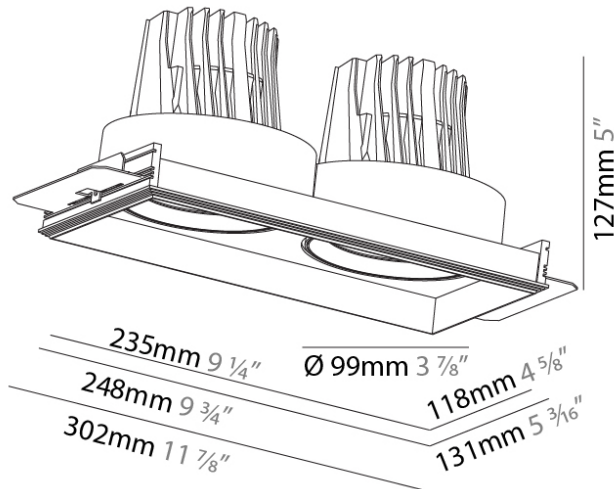

RATINGS AND CERTIFICATIONS

Available for international specifications by adding 'INTL' at the end of the existing Model #. For assistance on 'custom' specifications, contact zteam@zaneen.com. In a constant effort to supply the best product, we reserve the right to change specifications or materials without notice. The most recent specification sheets are found at zaneen.com

IP rating: IP44