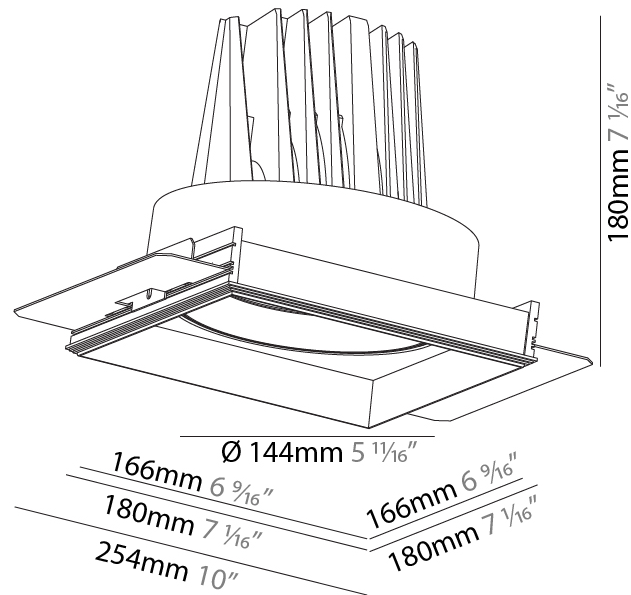

ELECTRICAL

Lamp Type: LED (Zhaga Standard)
Input Wattage (W): 46.2
Total Output Wattage (W): 41.9
Dimming: Tri-Mode (Non-Dimming and Phase Dimming (120Vac only) and 0-10V Dimming)
Driver Included: No
Driver Location: Recessed Housing
Driver Type: Constant Current - Universal
Driver Class: Class 2
Housing: See components
Input Voltage (V): 120 - 277
Constant Current (MA): 1050

LED

Number of LEDs: 1
Color Temperature (°K): 2700 / 3000 / 3500 / 4000
Max. Delivered Lumen (lm): 4030 / 4130 / 4332 / 4420
CRI: >90 CRI
Lamp Life (hrs): 50000
Upon Request: Special Color Temperature RGB-W Tunable White Special LED

OPTICAL

Reflector: 12 / 24 / 40
Adjustability: Rotational 355°; Tilt 30°
Upon Request: Special Beam Angles

RATINGS AND CERTIFICATIONS

Zaneen Group Inc. © 2024, T 1800-388-3382, F 416-247-9319, www.zaneen.com
Certified By: Certified for North American Standards
Available for international specifications by adding "INT" at the end of the existing Model #. For assistance on 'custom' specifications, contact zteam@zaneen.com.
If a catalog is required to supply the best product, we reserve the right to change specifications or materials without notice. The most recent specification sheets are found at zaneen.com