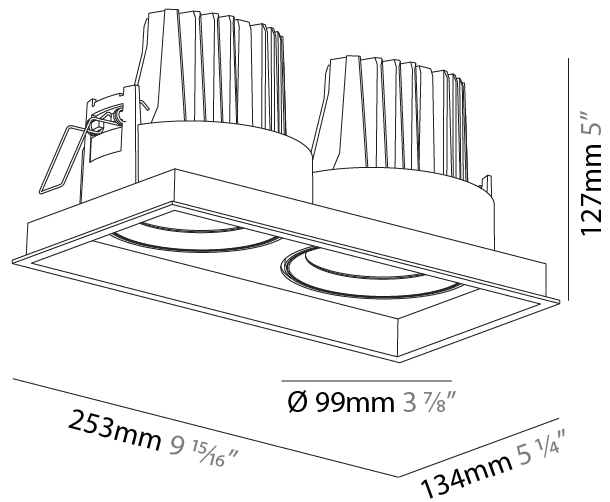

PHYSICAL

Shape: Rectangle
Length (mm): 253
Length (in): 9 15/16
Width (mm): 134
Width (in): 5 1/4
Height (mm): 127
Height (in): 5
Ceiling Thickness (mm): 10 / 12.5 / 15
Ceiling Thickness (in): 3/8 or 1/2 or 9/16
Min. Recessing Depth (mm): 160
Min. Recessing Depth (in): 6 5/16
Light Distribution: Adjustable / Downlight
Weight (kg): 1.535
Weight (lbs): 3.38
Installation Requirement: Requires 2 Housings - See Components
Fixture Finish: SSR / BKV / CWI / CRY / HAB / UFT / ITA / RUA / FTG / MYG / LOD / PUS / FRO / FUP / KIA / POP / BLS / SPG / MEY / GOH / GUM / CHC / COM / ABZ / JAG / OBR / MOS / ROR
Fixture Material: Aluminum Die Cast
Cut-out Measurements: 242mm / 9 1/2" x 125mm / 4 15/16"

ELECTRICAL

Lamp Type: LED (Zhaga Standard)
Total Output Wattage (W): 52.8
Dimming: Tri-Mode (Non-Dimming and Phase Dimming (120Vac only) and 0-10V Dimming)
Driver Included: No
Driver Location: Recessed Housing
Driver Type: Constant Current - Universal
Housing: See components
Input Voltage (V): 120 - 277
Constant Current (MA): 700

LED

Number of LEDs: 2
Color Temperature (°K): 2700 / 3000 / 3500 / 4000
Max. Delivered Lumen (lm): 4071 / 4295 / 4670 / 4808
CRI: >90 CRI
Lamp Life (hrs): 50000

OPTICAL

Reflector: 18 / 26 / 40
Adjustability: Rotational 355°; Tilt 30°

RATINGS AND CERTIFICATIONS

Certified By: Certified for North American Standards
IP rating: IP20