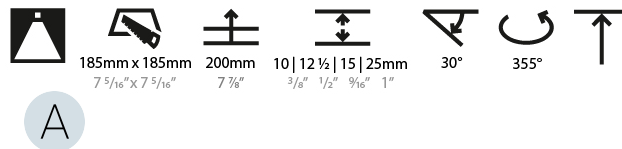

ELECTRICAL

Lamp Type: LED (Zhaga Standard)
Input Wattage (W): 46.2
Total Output Wattage (W): 41.9
Dimming: Tri-Mode (Non-Dimming and Phase Dimming (120Vac only) and 0-10V Dimming)
Driver Included: No
Driver Location: Recessed Housing
Driver Type: Constant Current - Universal
Driver Class: Class 2
Housing: See components
Input Voltage (V): 120 - 277
Constant Current (MA): 1050

LED

Number of LEDs: 1
Color Temperature (°K): 2700 / 3000 / 3500 / 4000
Max. Delivered Lumen (lm): 4030 / 4130 / 4332 / 4420
CRI: >90 CRI
Lamp Life (hrs): 50000
Upon Request: Special Color Temperature RGB-W Tunable White Special LED

OPTICAL

Reflector: 12 / 24 / 40
Adjustability: Rotational 355°; Tilt 30°
Upon Request: Special Beam Angles

RATINGS AND CERTIFICATIONS

Zaneen Group Inc. © 2024, T 1800-388-3382, F 416-247-9319, www.zaneen.com
Certified By: Certified for North American Standards
Available for international specifications by adding "INT" at the end of the existing Model #. For assistance on 'custom' specifications, contact zteam@zaneen.com.
If a catalog is required to supply the best product, we reserve the right to change specifications or materials without notice. The most recent specification sheets are found at zaneen.com